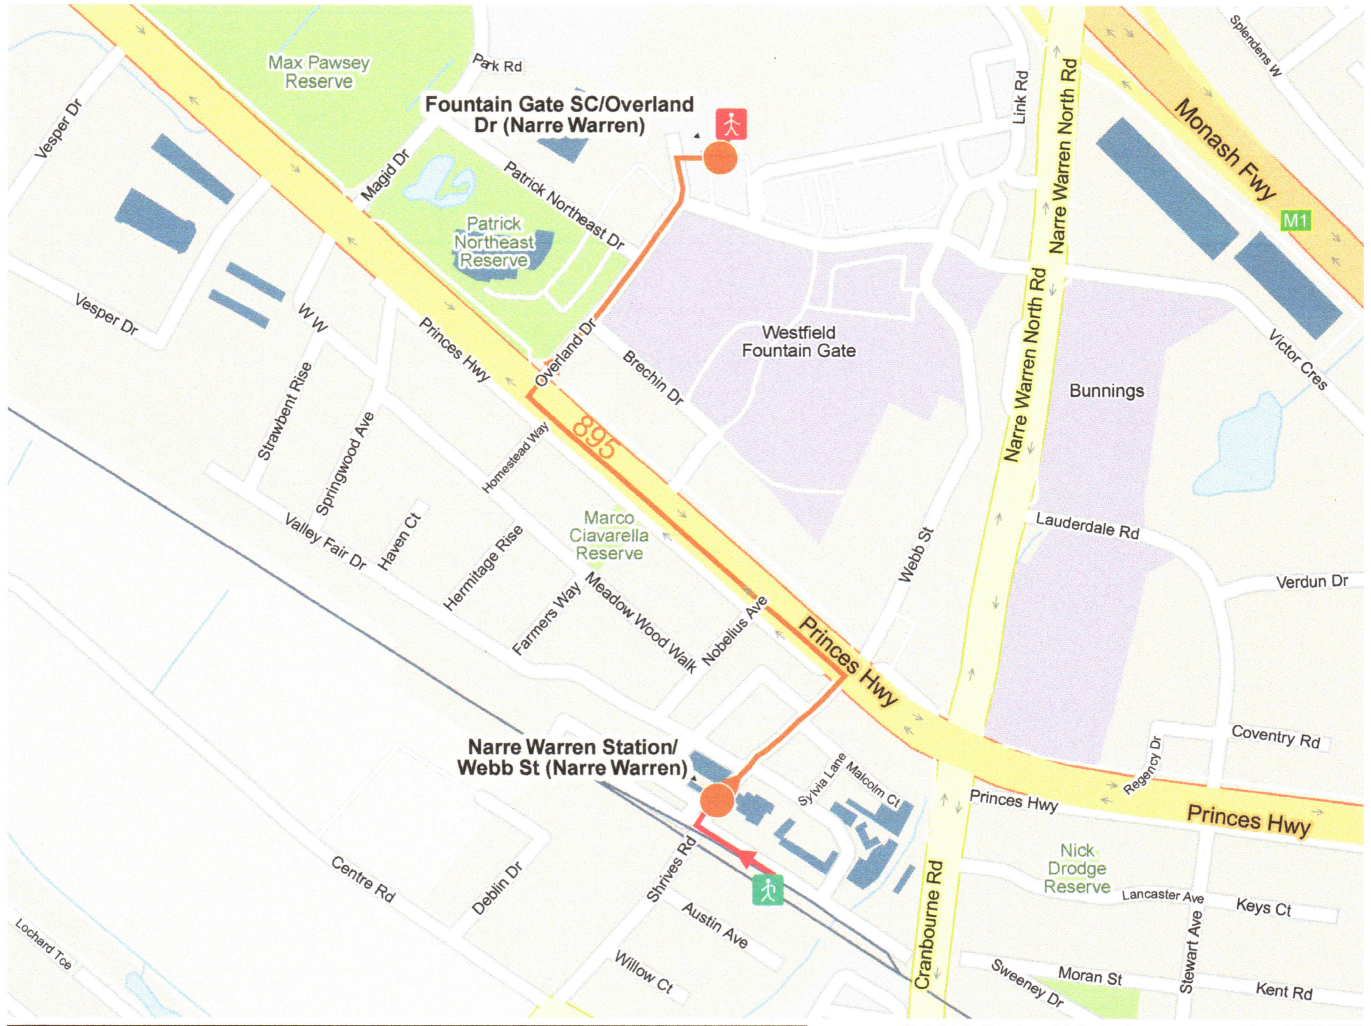

# Route option from Narre Warren Railway Station (Narre Warren) to Fountain Gate Shopping Centre, (Narre Warren)

© 2018 State of Victoria, powered by MENTZ

- Metro Bus
- Footpath
- Metro Bus
- Departure with walk
- Arrival with footpath

	1.1	Footpath	Narre Warren Railway Station (Narre Warren)	Narre Warren Station/Webb St (Narre Warren)	
→	2.1	Metro Bus 835	Narre Warren Station/Webb St (Narre Warren)	Fountain Gate Shopping Centre/Overland Dr (Narre Warren) Bay 2	Berwick Station
	3.1	Footpath	Fountain Gate Shopping Centre/Overland Dr (Narre Warren)	Fountain Gate Shopping Centre, (Narre Warren)	

# Route option from Narre Warren Railway Station (Narre Warren) to Fountain Gate Shopping Centre, (Narre Warren)

© 2018 State of Victoria, powered by MENTZ

— Metro Bus   
 — Footpath   
 ● Metro Bus   
 🚶 Departure with walk   
 🚶 Arrival with footpath