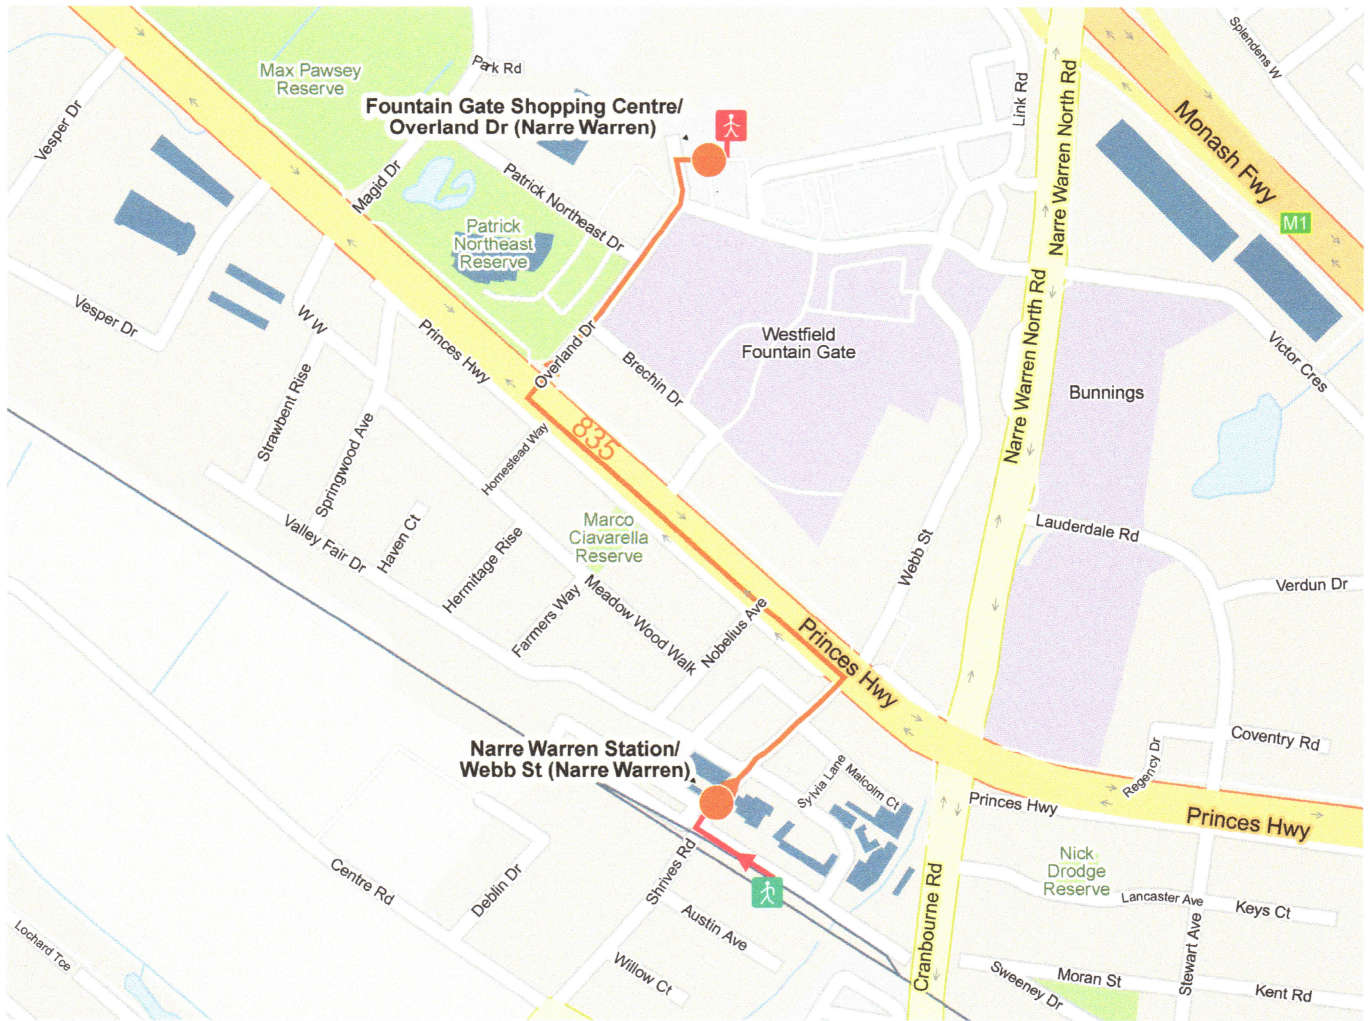

# Route option from Narre Warren Railway Station (Narre Warren) to Fountain Gate Shopping Centre, (Narre Warren)

© 2018 State of Victoria, powered by MENTZ

- Metro Bus
- Footpath
- Metro Bus
- Departure with walk
- Arrival with footpath

1.1	<span style="color: green;">■</span> Footpath	Narre Warren Railway Station (Narre Warren)	Webb St/Princes Hwy (Narre Warren)	
2.1	<span style="color: orange;">●</span> Metro Bus 828	Webb St/Princes Hwy (Narre Warren)	Fountain Gate SC/Overland Dr (Narre Warren) Bay 1	Hampton Station
3.1	<span style="color: red;">■</span> Footpath	Fountain Gate SC/Overland Dr (Narre Warren)	Fountain Gate Shopping Centre, (Narre Warren)	