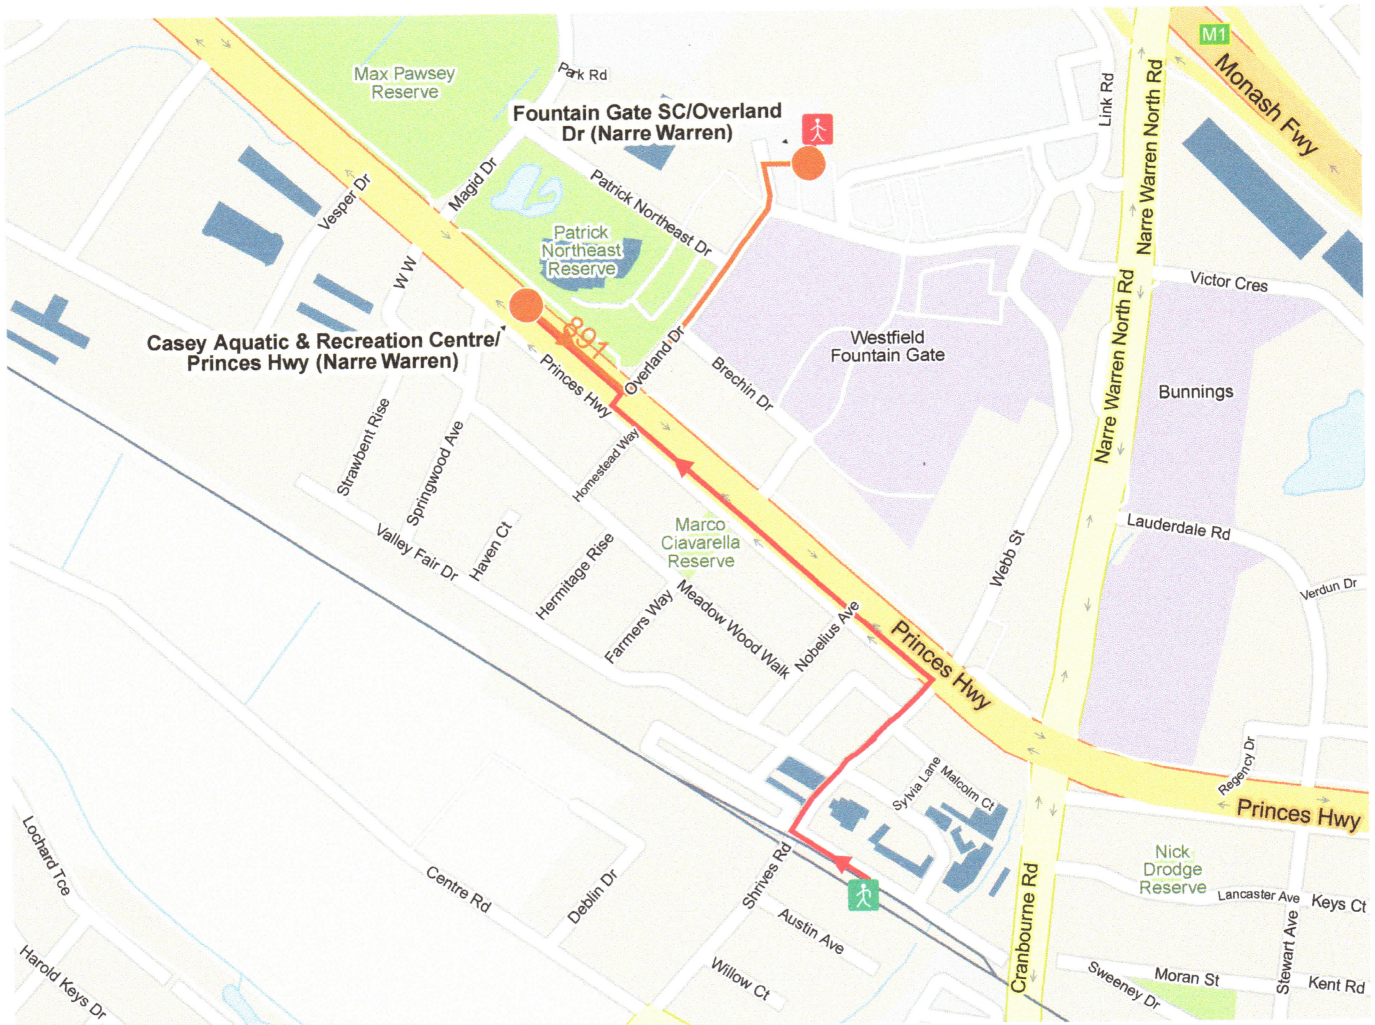

# Route option from Narre Warren Railway Station (Narre Warren) to Fountain Gate Shopping Centre, (Narre Warren)

© 2018 State of Victoria, powered by MENTZ

- Metro Bus
- Footpath
- Metro Bus
- Departure with walk
- Arrival with footpath

	1.1	Footpath	Narre Warren Railway Station (Narre Warren)	Narre Warren Station/Webb St (Narre Warren)	
→	2.1	Metro Bus 835	Narre Warren Station/Webb St (Narre Warren)	Fountain Gate Shopping Centre/Overland Dr (Narre Warren) Bay 2	Berwick Station
	3.1	Footpath	Fountain Gate Shopping Centre/Overland Dr (Narre Warren)	Fountain Gate Shopping Centre, (Narre Warren)	